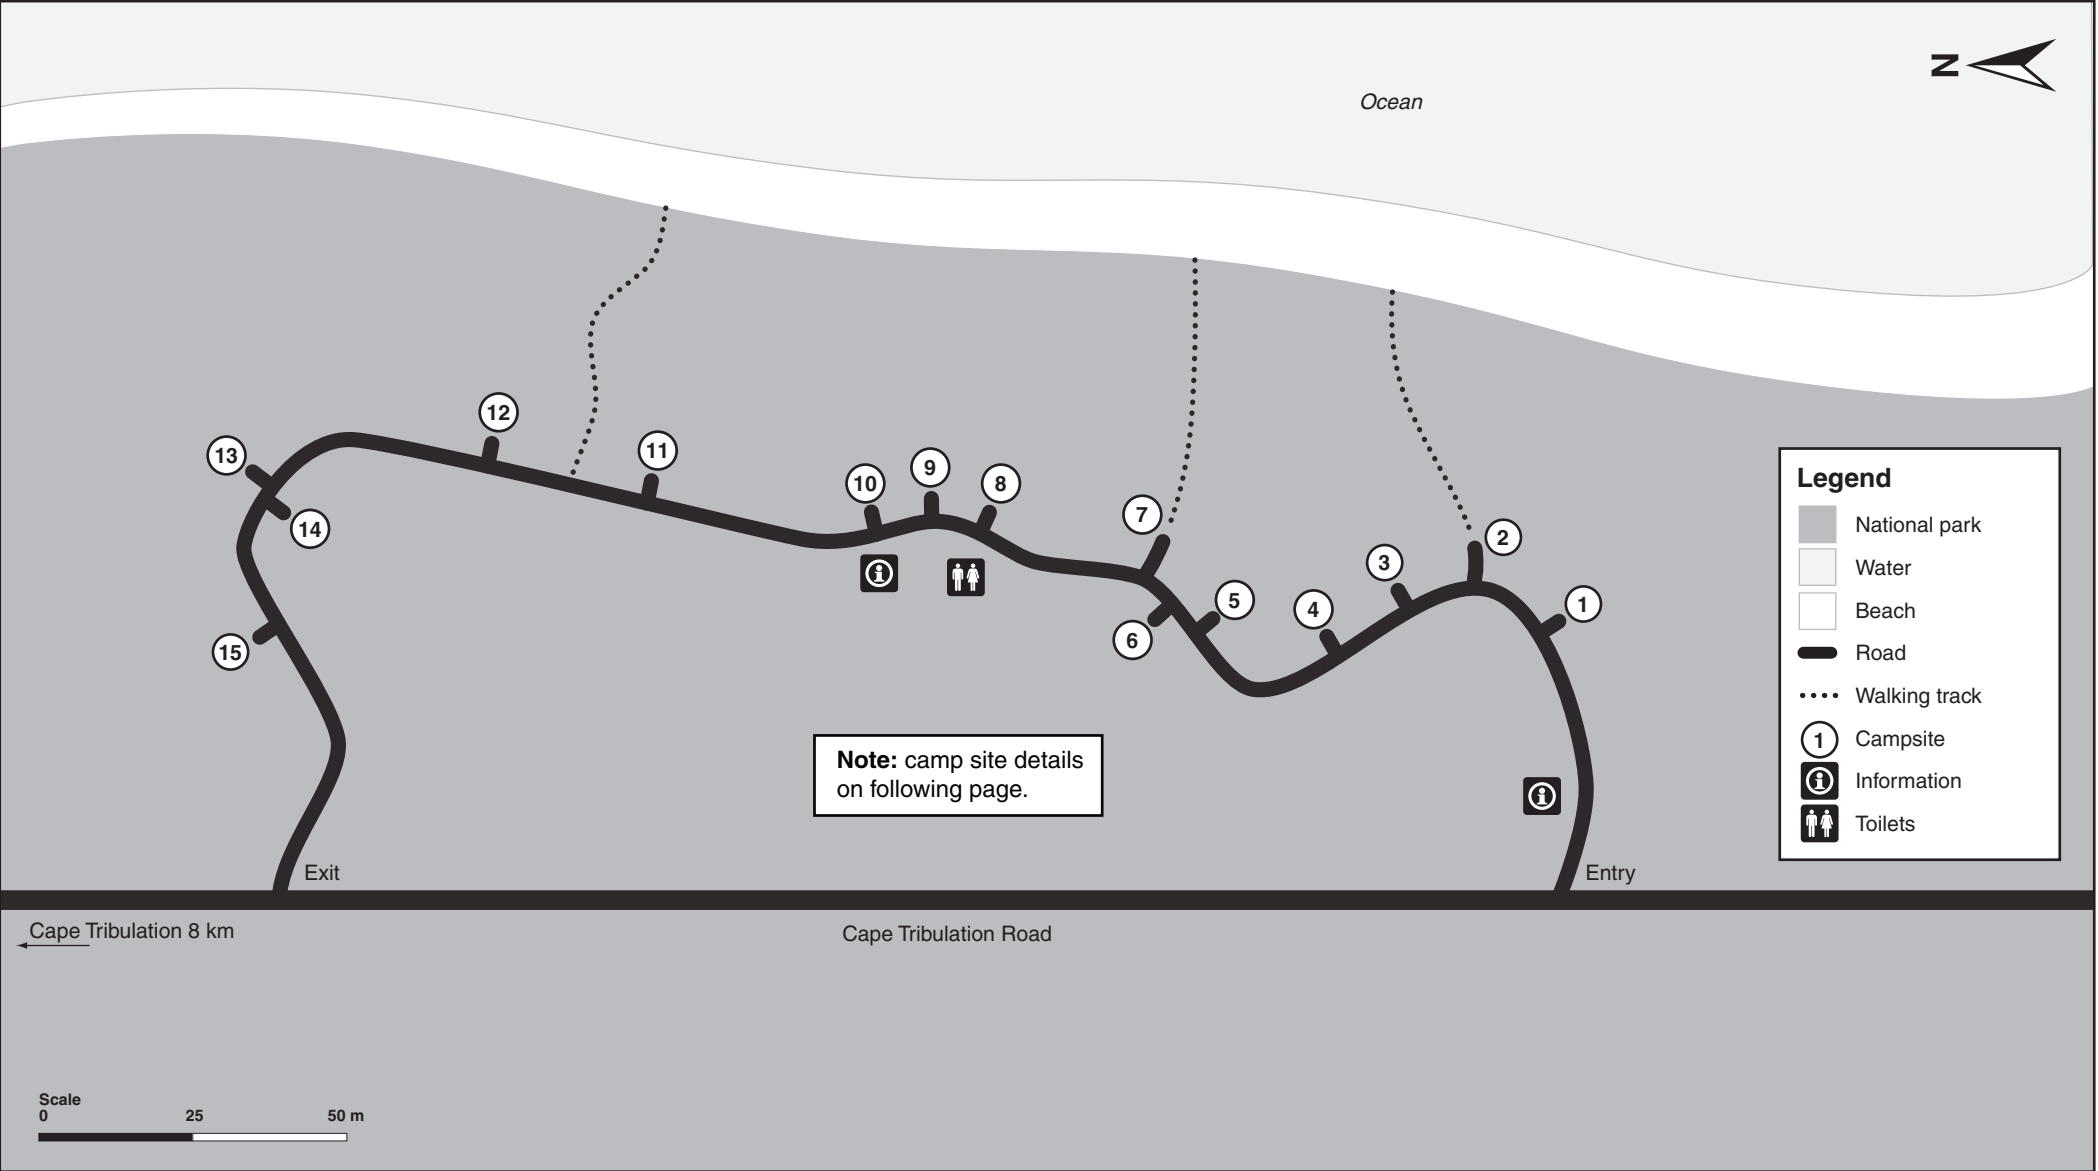

Noah Beach campground

Daintree National Park

Queensland Parks and Wildlife Service
Department of Environment and Resource Management

© State of Queensland. Queensland Parks and Wildlife Service, Department of Environment and Resource Management. MA284 September 2011

Noah Beach camp site information

Site	Vehicle type	Tent pad ^	Capacity (people)	Car park area (length x width)*	Shade
1	Car/campervan	1 small (3.8 m x 3.8 m)	4	Short and wide (6 m x 5 m)	Shady
2	Car and trailer/2 x cars	2 small (3.8 m x 3.8 m)	8	Long and wide (8 m x 5.5 m)	Partly shady
3	Campervan only	No tent pad	4	Long and narrow (8 m x 3.5 m)	Shady
4	Car and trailer/2 x cars	1 large (5.7 m x 3.8 m)	6	Long and wide (7.6 m x 5 m)	Shady
5	Car/campervan	2 small (3.8 m x 3.8 m)	8	Long and narrow (8 m x 4.3 m)	Partly shady
6	Car and trailer/campervan	1 small (3.8 m x 3.8 m)	4	Short and wide (6 m x 6 m)	Partly shady
7	Car/campervan	1 small (3.8 m x 3.8 m)	4	Long and narrow (7.5 m x 3.8 m)	Partly shady
8	Car and trailer/campervan	1 small (3.8 m x 3.8 m)	4	Long and wide (7.5 m x 4.5 m)	Shady
9	Car/campervan	1 large (5.7 m x 3.8 m)	4	Short and wide (5 m x 4.6 m)	Shady
10	Campervan only	No tent pad	4	Long and narrow (7 m x 4.3 m)	Partly shady
11	Campervan only	No tent pad	4	Long and wide (10 m x 6.5 m)	Partly shady
12	Car	1 large (5.8 m x 3.8 m) 1 small (3.8 m x 3.8 m)	12	Short and narrow (6 m x 3.5 m)	Shady
13	Car and trailer/2 x cars	2 small (3.8 m x 3.8 m)	8	Long and wide (7.5 m x 7 m)	Shady
14	Car and trailer/2 x cars	1 small (3.8 m x 3.8 m)	6	Long and wide (9 m x 8 m)	Partly shady
15	Car and trailer/2 x cars	1 large (7.7 m x 5.7 m)	8	Long and wide (8 m x 6.7 m)	Partly shady

^ Tent pad: Check that your tent will fit on the tent pads provided before booking a site. There are bollards between car parks and tent pads.

Camp sites are not suitable for large or high campervans due to low overhanging trees and tight turns.

* Long: car and trailer can remain attached or camper trailer can be extended.
Wide: a car and trailer can park side by side.