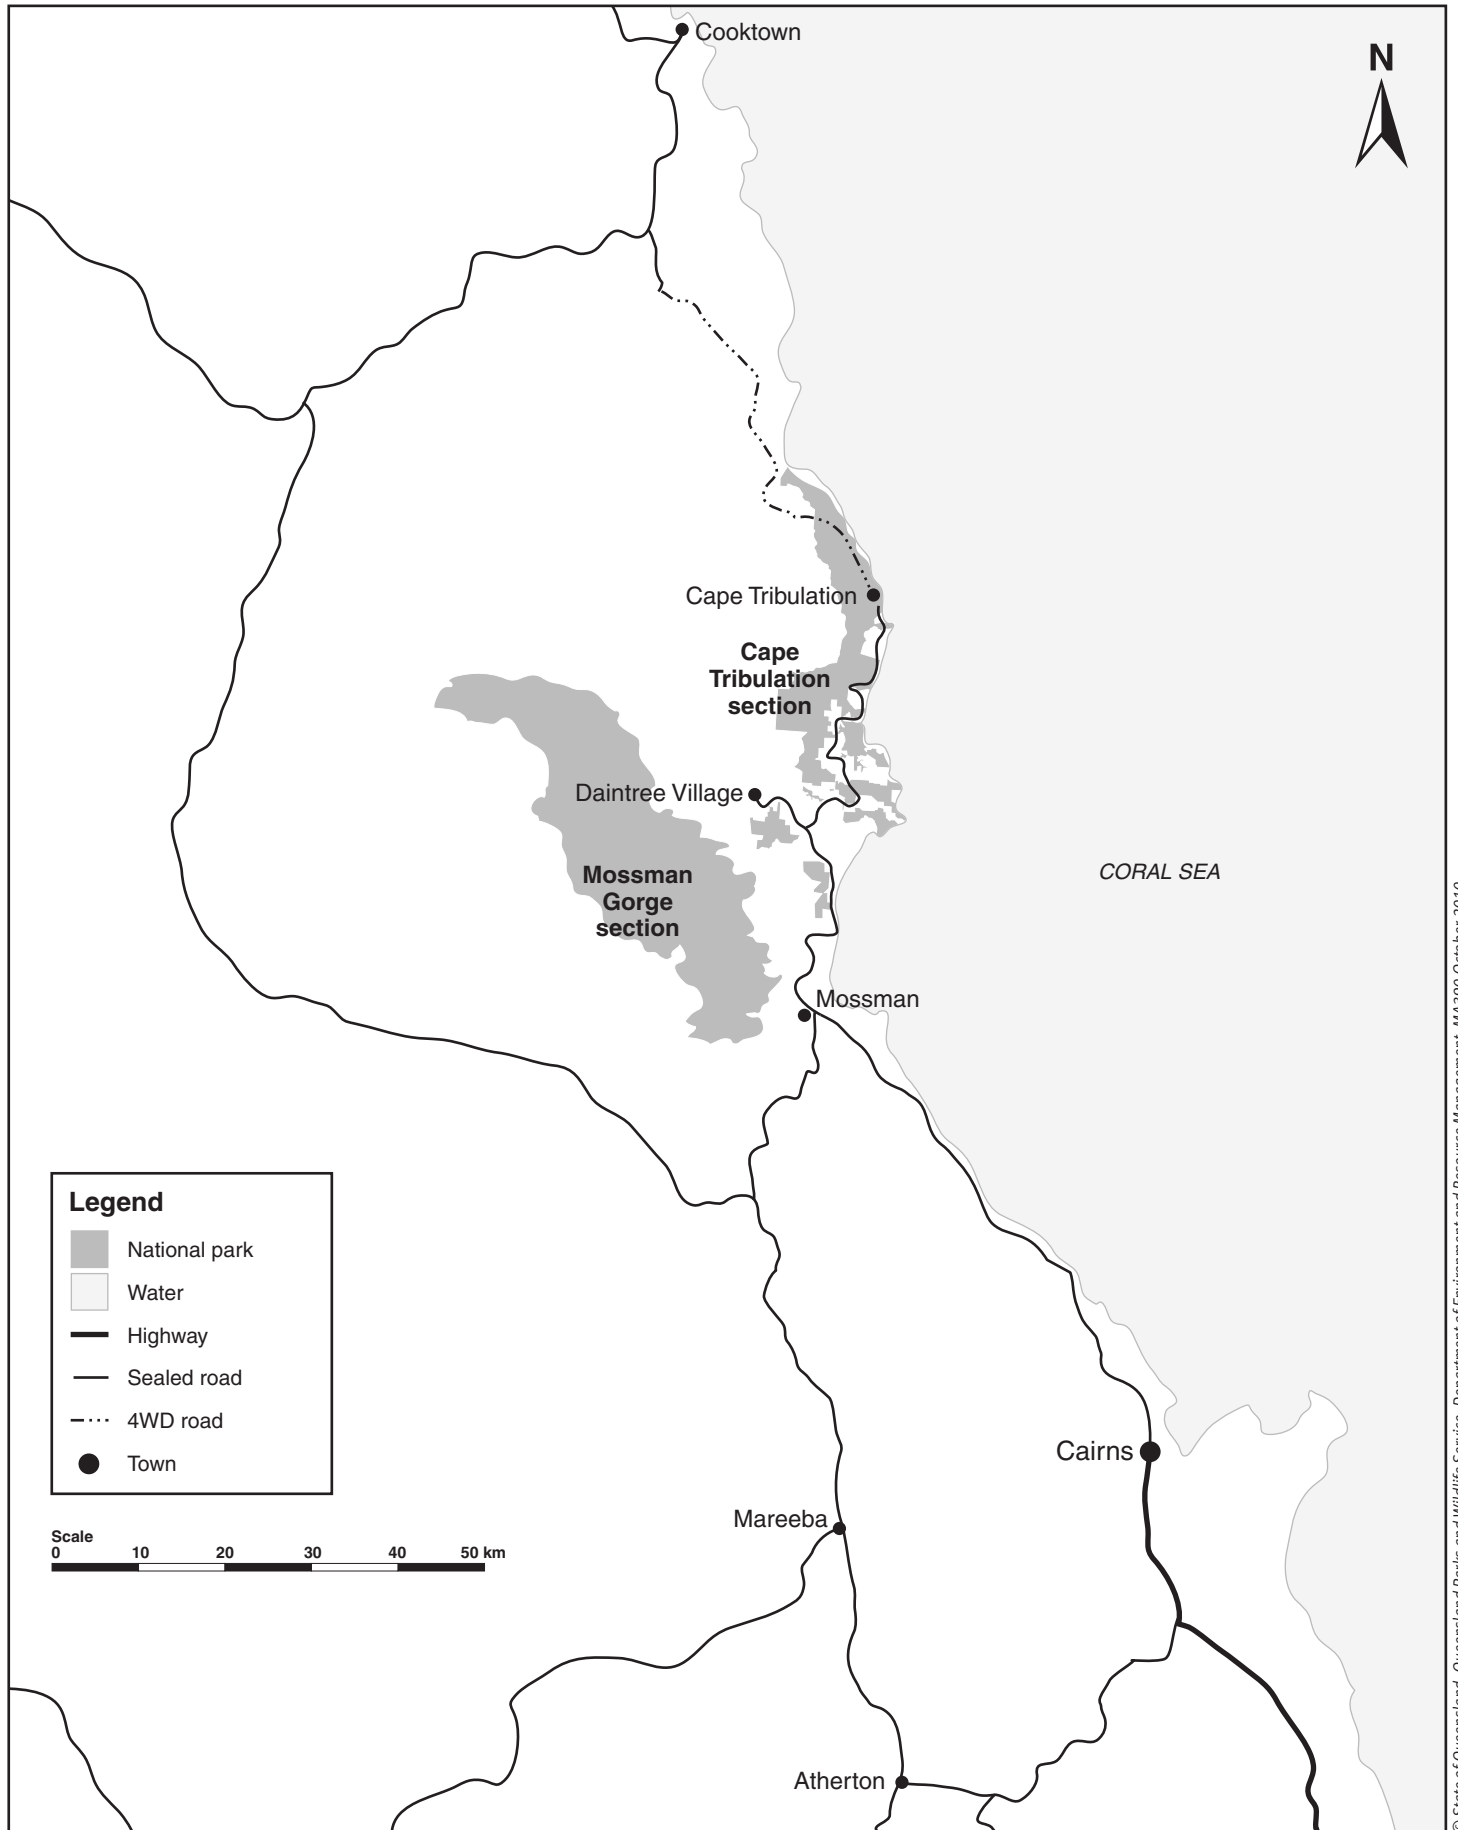

# Daintree National Park locality

## Cape Tribulation and Mossman Gorge sections

© State of Queensland. Queensland Parks and Wildlife Service. Department of Environment and Resource Management. MA390 October 2010